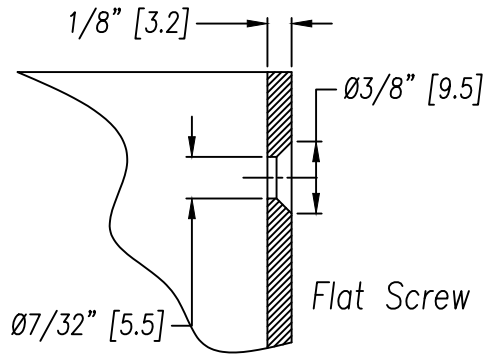

# TEMPLATE: T501 DEADLOCK (BACKSET 1-1/2") (DOOR THICKNESS 2")

INSTRUCTIONS